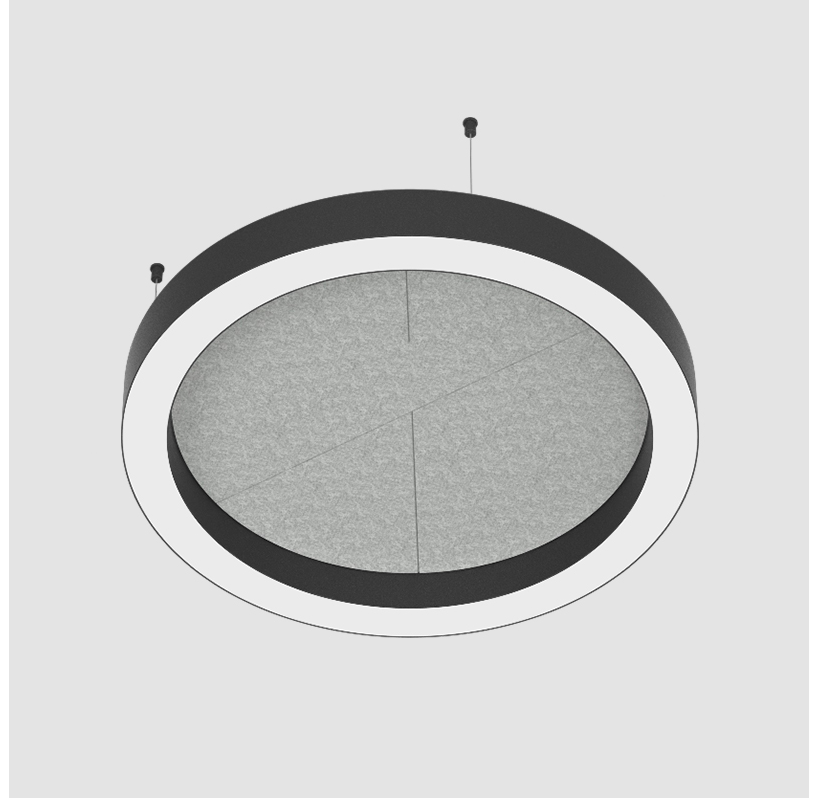

GENERAL

Series: Glorious Slim Acoustic
Brand: Prolight
Division: Architectural
Mounting Type: Suspension
Mounting Location: Ceiling
Subcategory: Acoustic

PHYSICAL

Shape: Round
Length (mm): 800
Length (in): 31 1/2
Width (mm): 90
Width (in): 3 9/16
Light Distribution: Direct / Indirect
Weight (kg): 9.026
Weight (lbs): 19.90

Diffuser: [PMMA - Opal / Micro-Prism](#)
Fixture Finish: [SSR / BKV / CWI / CRY / HAB / UFT / ITA / RUA / FTG / MYG / LOD / PUS / FRO / FUP / KIA / POP / BLS / SPG / MEY / GOH / GUM / CHC / COM / ABZ / JAG / OBR / MOS / ROR](#)
Accent Finish: [ANC / ASH / BNA / BTC / BZE / CEL / EGG / EVG / FOG / FOS / FST / FUA / IRI / IRO / KHA / LIC / LIM / MER / MSN / MUS / ONX / PEA / PLU / POL / PPY / RAY / ROY / RST / STE / SWD / TAN / TAU](#)

Fixture Material: Aluminum
Cable Details: [2 000mm / 78 3/4" or 6 000mm / 236 1/4" Transparent Cable](#)

ELECTRICAL

Lamp Type: LED (Zhaga Standard)
Input Wattage (W): 77
Total Output Wattage (W): 70
Dimming: [Non-Dimmable](#)
Driver Included: Yes
Driver Location: Integrated
Driver Type: Constant Current - Universal
Driver Class: Class 2
Input Voltage (V): 120 - 277

LED

Color Temperature (°K): [2700 / 3000 / 3500 / 4000](#)
Max. Delivered Lumen (lm): Max 9579
Nominal Lumen (lm): Max 12223
CRI: >90 CRI
Lamp Life (hrs): 50000

OPTICAL

RATINGS AND CERTIFICATIONS

Certified By: CSA Certified to UL and CSA Standards
IP rating: IP20